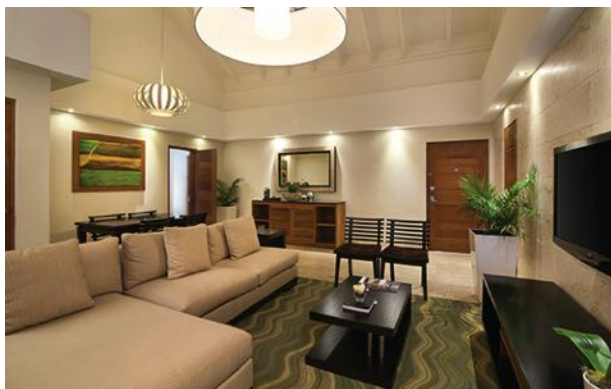

ELITE SUITES

Includes all Elite Patio room amenities plus ...

- Living room with color 42" LCD flat screen TV with Blu-ray Disc™ player and cable, alarm clock radio with dual dock for iPod and iPhone
- Dining area with capacity for 6 people
- 2nd half bathroom with black-marble vanity
- One 4-passenger GEM electric touring cart with a private parking space and charger.

Size: with 1 room: 120 sq meters / 1,292 sq feet

Maximum Occupancy: 2 adults and 2 children (or) 3 adults and 1 child

Size: with 2 rooms: 176 sq meters / 1,894 sq feet

Maximum Occupancy: 6 adults & 2 children (or) 4 adults y 4 children